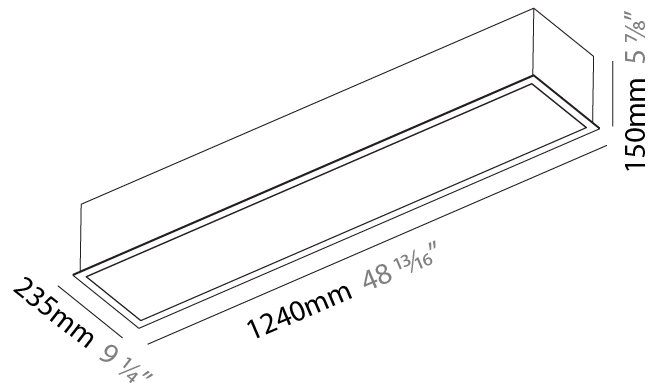

GENERAL

Series: Pi2
Subseries: Pi2 Whiteline
Brand: Prolicht
Division: Architectural
Mounting Type: Recessed
Mounting Location: Ceiling
Subcategory: Ambient

PHYSICAL

Shape: Rectangle
Length (mm): 1240
Length (in): 48 13/16
Width (mm): 235
Width (in): 9 1/4
Depth (mm): 150
Depth (in): 5 7/8
Ceiling Thickness (mm): 10 / 12.5 / 15 / 25
Ceiling Thickness (in): 3/8 or 1/2 or 9/16 or 1
Min. Recessing Depth (mm): 160
Min. Recessing Depth (in): 6 5/16
Light Distribution: Direct
Weight (kg): 7.65
Weight (lbs): 16.83
Diffuser: PMMA - Opal or Micro-Prism
Fixture Finish: SSR / BKV / CWI / CRY / HAB / UFT / ITA / RUA / FTG / MYG / LOD / PUS / FRO / FUP / KIA / POP / BLS / SPG / MEY / GOH / GUM / CHC / COM / ABZ / JAG / OBR / MOS / ROR
Fixture Material: Aluminum
Cut-out Measurements: 1225mm / 48 1/4" x 220mm / 8 11/16"

ELECTRICAL

Lamp Type: LED (Zhaga Standard)
Total Output Wattage (W): 38
Dimming: Tri-Mode (Non-Dimming and Phase Dimming (120Vac only) and 0-10V Dimming)
Driver Included: Yes
Driver Location: Integrated
Driver Type: Constant Current - Universal
Driver Class: Class 2
Input Voltage (V): 120 - 277
Constant Current (MA): 500

LED

Color Temperature (°K): 3000 / 3500 / 4000
Max. Delivered Lumen (lm): 2860 / 3077 / 3140
CRI: >80 CRI
Efficiency (%): 0.539
Lamp Life (hrs): 50000

OPTICAL

RATINGS AND CERTIFICATIONS

Certified By: Certified for North American Standards
IP rating: IP20