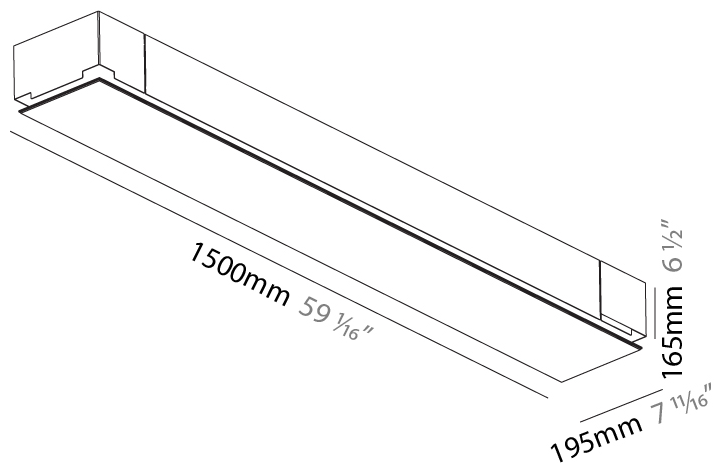

GENERAL

Series: Pi2
Subseries: Pi2 Whiteline
Brand: Prolicht
Division: Architectural
Mounting Type: Trimless
Mounting Location: Ceiling
Subcategory: Ambient

PHYSICAL

Shape: Rectangle
Length (mm): 1500
Length (in): 59 1/16
Width (mm): 195
Width (in): 7 11/16
Depth (mm): 165
Depth (in): 6 1/2
Ceiling Thickness (mm): 10 / 12.5 / 15 / 25 / 30
Ceiling Thickness (in): 3/8 or 1/2 or 9/16 or 1 or 1 3/16
Min. Recessing Depth (mm): 180
Min. Recessing Depth (in): 7 1/16
Light Distribution: Direct
Weight (kg): 9.7
Weight (lbs): 21.34
Diffuser: PMMA - Opal
Fixture Material: Extruded Aluminum / Steel
Cut-out Measurements: 1535mm / 60 7/16" x 230mm / 9 1/16"
Upon Request: Unique Sizes Unique Ceiling Thickness Unique Mounting Depth Spot Inserts

ELECTRICAL

Lamp Type: LED (Zhaga Standard)
Total Output Wattage (W): 47.8
Dimming: [Tri-Mode (Non-Dimming and Phase Dimming (120Vac only) and 0-10V Dimming)](#)
Driver Included: Yes
Driver Location: Integrated
Driver Type: Constant Current - Universal
Driver Class: Class 2
Input Voltage (V): 120 - 277
Constant Current (MA): 500

LED

Color Temperature (°K): [3000 / 3500 / 4000](#)
Max. Delivered Lumen (lm): 3890 / 4194 / 4280
CRI: >80 CRI
Efficiency (%): 0.611
Lamp Life (hrs): 50000
Upon Request: RGB-W Tunable White Special Color Temperature CRI90

OPTICAL

RATINGS AND CERTIFICATIONS

Certified By: Certified for North American Standards
IP rating: IP20

180mm 7 1/16"
1535mm x 230mm 60 7/16" x 9 1/16"
10 | 12 1/2 | 15 | 25 | 30mm
3/8" | 1/2" | 9/16" | 1" | 1 3/16"