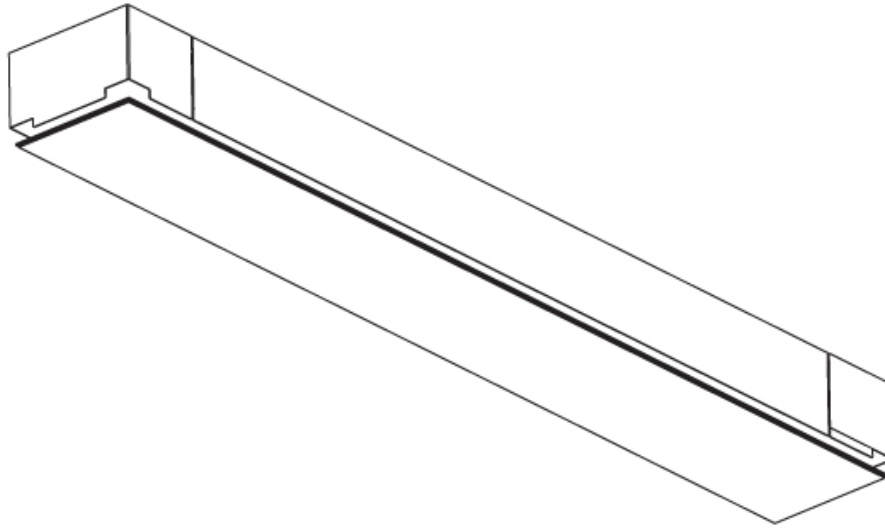

PI2 WHITELINE TRIMLESS

A37534-

PROJECT

TYPE

SPECIFIER

QUANTITY

DATE