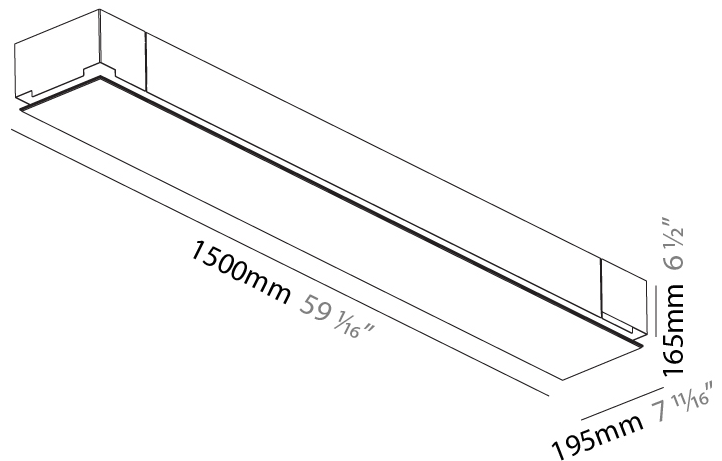

GENERAL

Series: Pi2
Subseries: Pi2 Whiteline
Brand: Prolicht
Division: Architectural
Mounting Type: Trimless
Mounting Location: Ceiling
Subcategory: Ambient

PHYSICAL

Shape: Rectangle
Length (mm): 1500
Length (in): 59 1/16
Width (mm): 195
Width (in): 7 11/16
Depth (mm): 165
Depth (in): 6 1/2
Ceiling Thickness (mm): 10 / 12.5 / 15 / 25 / 30
Ceiling Thickness (in): 3/8 or 1/2 or 9/16 or 1 or 1 3/16
Min. Recessing Depth (mm): 180
Min. Recessing Depth (in): 7 1/16
Light Distribution: Direct
Weight (kg): 9.7
Weight (lbs): 21.34
Diffuser: PMMA - Opal
Fixture Material: Extruded Aluminum / Steel
Cut-out Measurements: 1535mm / 60 7/16" x 230mm / 9 1/16"
Upon Request: Unique Sizes Unique Ceiling Thickness Unique Mounting Depth Spot Inserts

ELECTRICAL

Lamp Type: LED (Zhaga Standard)
Total Output Wattage (W): 47.8
Dimming: [Tri-Mode (Non-Dimming and Phase Dimming (120Vac only) and 0-10V Dimming)](#)
Driver Included: Yes
Driver Location: Integrated
Driver Type: Constant Current - Universal
Driver Class: Class 2
Input Voltage (V): 120 - 277
Constant Current (MA): 500

LED

Color Temperature (°K): [3000 / 3500 / 4000](#)
Max. Delivered Lumen (lm): 3890 / 4194 / 4280
CRI: >80 CRI
Efficiency (%): 0.611
Lamp Life (hrs): 50000
Upon Request: RGB-W Tunable White Special Color Temperature CRI90

OPTICAL

RATINGS AND CERTIFICATIONS

Certified By: Certified for North American Standards
IP rating: IP20

180mm
7 1/16"

1535mm x 230mm
60 7/16" x 9 1/16"

165mm
6 1/2"